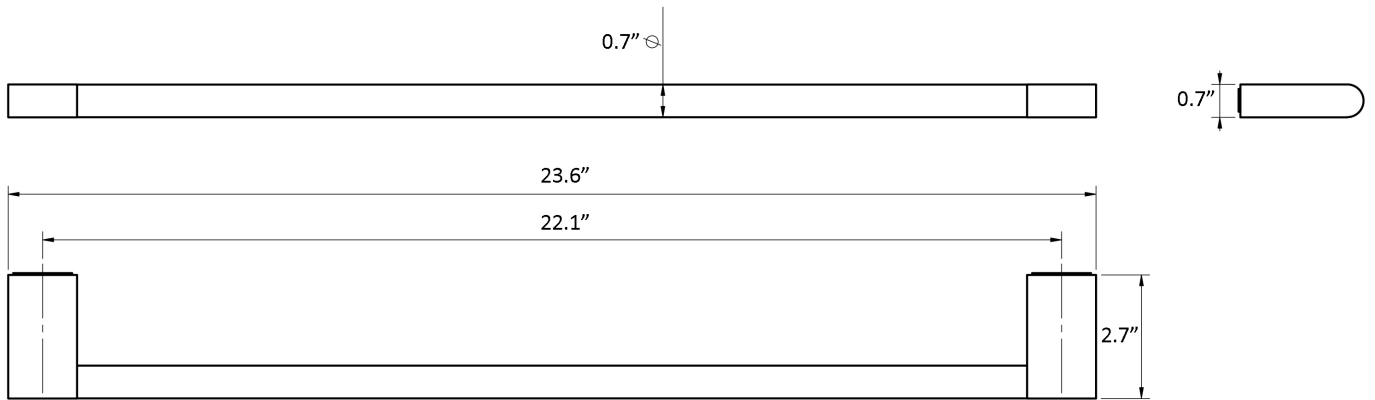

Finishes

 CR Polished Chrome

Collection
Ice

Model |
Ice WSBC 29090B

Dimensions Metric

1 inch = 2.54 cm

1 inch = 25.4 mm

 **WS**[®]
BATH
COLLECTIONS

Dimensions Metric

1 inch = 2.54 cm
1 inch = 25.4 mm

WS[®]
BATH
COLLECTIONS

1051 Lea Drive - Collegeville, PA 19426
Tel. 215 513 9400 - Fax 610 831 0215
www.ws bathcollections.com - info@ws bathcollections.com

Product Specs Sheets

Collection
Ice

Model |
Ice WSBC 29012

Dimensions Metric

1 inch = 2.54 cm
1 inch = 25.4 mm

WS[®]
BATH
COLLECTIONS

1051 Lea Drive - Collegeville, PA 19426
Tel. 215 513 9400 - Fax 610 831 0215

www.ws bathcollections.com - info@ws bathcollections.com

Product Specs Sheets

Collection
Keg

Model |
Keg WSBC 4; 226

Dimensions Metric
1 inch = 2.54 cm
1 inch = 25.4 mm

WS[®]
BATH
COLLECTIONS

1051 Lea Drive - Collegeville, PA 19426
Tel. 215 513 9400 - Fax 610 831 0215
www.ws bathcollections.com - info@ws bathcollections.com