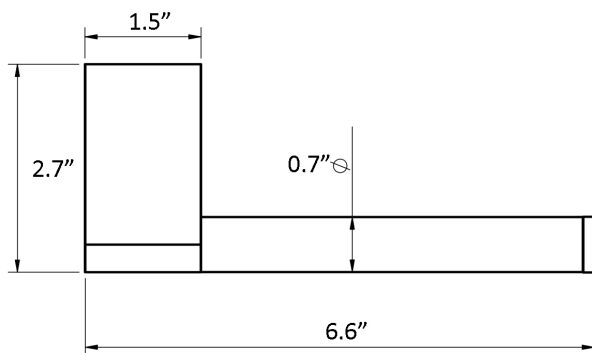

Finishes

 CR Polished Chrome

Collection
Ice

Model |
Ice WSBC 29090B

Dimensions Metric

1 inch = 2.54 cm

1 inch = 25.4 mm

 **WS**[®]
BATH
COLLECTIONS

Dimensions Metric

1 inch = 2.54 cm
1 inch = 25.4 mm

WS[®]
BATH
COLLECTIONS

1051 Lea Drive - Collegeville, PA 19426
Tel. 215 513 9400 - Fax 610 831 0215
www.ws bathcollections.com - info@ws bathcollections.com

Product Specs Sheets

Collection
Ice

Model |
Ice WSBC 29012

Dimensions Metric

1 inch = 2.54 cm
1 inch = 25.4 mm

WS[®]
BATH
COLLECTIONS

1051 Lea Drive - Collegeville, PA 19426
Tel. 215 513 9400 - Fax 610 831 0215

www.ws bathcollections.com - info@ws bathcollections.com

Product Specs Sheets

Collection
Keg

Model |
Keg WSBC 4; 226

Dimensions Metric
1 inch = 2.54 cm
1 inch = 25.4 mm

WS[®]
BATH
COLLECTIONS

1051 Lea Drive - Collegeville, PA 19426
Tel. 215 513 9400 - Fax 610 831 0215
www.ws bathcollections.com - info@ws bathcollections.com