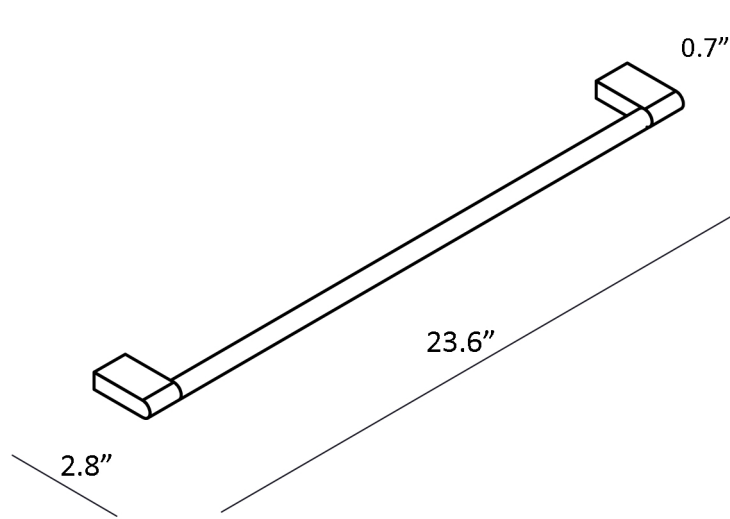

Features

- Bathroom accessory set
- Polished Chrome Finish
- Solid Brass Base
- Includes Mounting Hardware

Ice WSBC 29090B CR

SKU# | Option:

- Ice WSBC 29007 CR | Double Hook
- Ice WSBC 29012 CR | 23.6" L x 2.8" W x 0.7" H Towel Bar
- Ice WSBC 29004 CR | 6.7" L x 2.8" W x 1.1" H Toilet Paper Holder

Finishes

 CR Polished Chrome

Collection
Ice

Model |
Ice WSBC 29090B

Dimensions Metric

1 inch = 2.54 cm

1 inch = 25.4 mm

 **WS**[®]
BATH
COLLECTIONS

Dimensions Metric

1 inch = 2.54 cm
1 inch = 25.4 mm

WS[®]
BATH
COLLECTIONS

1051 Lea Drive - Collegeville, PA 19426
Tel. 215 513 9400 - Fax 610 831 0215
www.ws bathcollections.com - info@ws bathcollections.com

Product Specs Sheets

Collection
Ice

Model |
Ice WSBC 29012

Dimensions Metric

1 inch = 2.54 cm
1 inch = 25.4 mm

WS[®]
BATH
COLLECTIONS

1051 Lea Drive - Collegeville, PA 19426
Tel. 215 513 9400 - Fax 610 831 0215