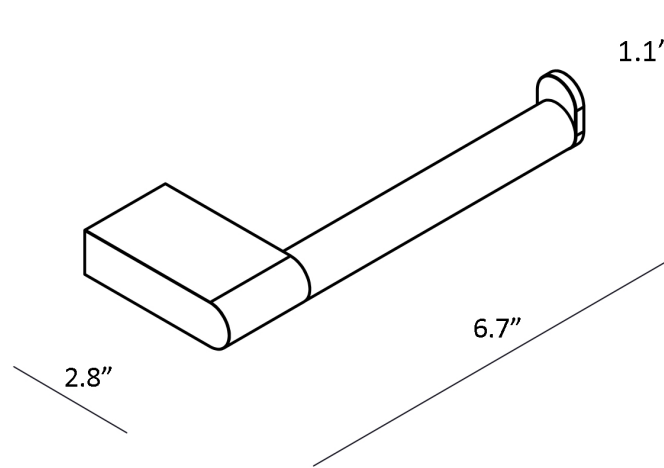

Finishes

 CR Polished Chrome

Collection
Ice

Model |
Ice WSBC 29090B

Dimensions Metric

1 inch = 2.54 cm

1 inch = 25.4 mm

 **WS**[®]
BATH
COLLECTIONS

Dimensions Metric

1 inch = 2.54 cm
1 inch = 25.4 mm

WS[®]
BATH
COLLECTIONS

1051 Lea Drive - Collegeville, PA 19426
Tel. 215 513 9400 - Fax 610 831 0215
www.ws bathcollections.com - info@ws bathcollections.com

Product Specs Sheets

Collection
Ice

Model |
Ice WSBC 29012

Dimensions Metric

1 inch = 2.54 cm
1 inch = 25.4 mm

WS[®]
BATH
COLLECTIONS

1051 Lea Drive - Collegeville, PA 19426
Tel. 215 513 9400 - Fax 610 831 0215

www.ws bathcollections.com - info@ws bathcollections.com

Product Specs Sheets

Collection
Keg

Model |
Keg WSBC 4; 226

Dimensions Metric
1 inch = 2.54 cm
1 inch = 25.4 mm

WS[®]
BATH
COLLECTIONS

1051 Lea Drive - Collegeville, PA 19426
Tel. 215 513 9400 - Fax 610 831 0215
www.ws bathcollections.com - info@ws bathcollections.com