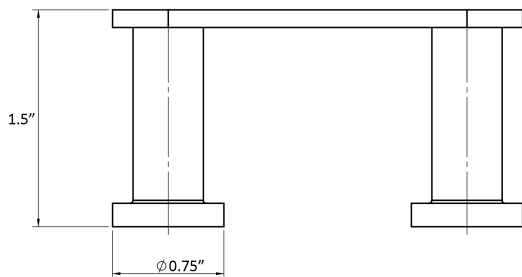

Collection
Ice

Model |
Ice WSBC 29007

Dimensions Metric

1 inch = 2.54 cm
1 inch = 25.4 mm

WS®
BATH
COLLECTIONS

1051 Lea Drive - Collegeville, PA 19426
Tel. 215 513 9400 - Fax 610 831 0215
www.ws bathcollections.com - info@ws bathcollections.com